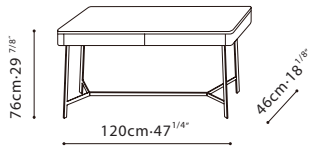

**WITTY DESK** / **BASE:** Steel base in black metallic. **TOP:** Wooden top in Grey Oak+Dove Grey or Graphite Oak+Dove Grey. Two invisible drawers with dampers.

C05H1101

C05H1102

Graphite Oak Veneer + Dove Grey Lacquer