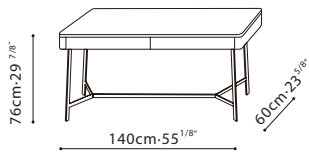

**WITTY DESK** / **BASE:** Steel base in black metallic. **TOP:** Wooden top in Grey Oak+Dove Grey or Graphite Oak+Dove Grey. Two invisible drawers with dampers.

C05H1101

C05H1102

Graphite Oak Veneer + Dove Grey Lacquer