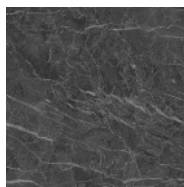

SPIN Coffee Table/ **BASE:** Hand molded steel, in black metallic paint or Eco-leather. **TOP:** Marble or tempered glass.

C06H1006(Top)+B61H1006(Base)

C06H1007(Top)+B61H1007(Base)

Smoke Grey Glass

Carrara Marble

Galaxy Grey Marble

Lauren Black Gold Marble