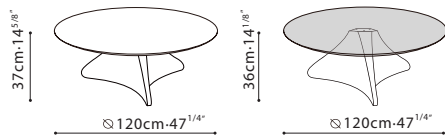

SPIN Coffee Table/ **BASE:** Hand molded steel, in black metallic paint or Eco-leather. **TOP:** Marble or tempered glass.

C06H1006(Top)+B61H1006(Base)

C06H1007(Top)+B61H1007(Base)

Smoke Grey Glass

Carrara Marble