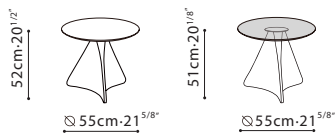

SPIN Coffee Table/ **BASE:** Hand molded steel, in black metallic paint or Eco-leather. **TOP:** Marble or tempered glass.

C06H1006(Top)+B61H1006(Base)

C06H1007(Top)+B61H1007(Base)

Smoke Grey Glass

Carrara Marble