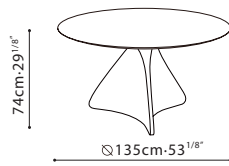

SPECS

SPIN Dining Table/ **BASE:** Hand molded steel, in black metallic paint or Eco-leather. **TOP:** Marble, tempered glass (C05H1001/C05H1002 only).

C05H1001(Top)+B51H1001(Base)

C05H1002(Top)+B51H1001(Base)

C05H1003(Top)+B51H1003(Base)

B50H1008 Lazy

*For C05H1002 only

B50H1009 Lazy

*For C05H1003 only

C05H1004(Top)+B51H1004(Base)

C05H1005(Top)+B51H1004(Base)

TOP: