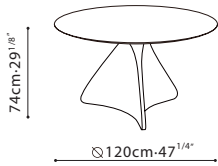

SPECS

SPIN Dining Table/ **BASE:** Hand molded steel, in black metallic paint or Eco-leather. **TOP:** Marble, tempered glass (C05H1001/C05H1002 only).

C05H1001(Top)+B51H1001(Base)

C05H1002(Top)+B51H1001(Base)

C05H1003(Top)+B51H1003(Base)

B50H1008 Lazy

*For C05H1002 only

B50H1009 Lazy

*For C05H1003 only

C05H1004(Top)+B51H1004(Base)

C05H1005(Top)+B51H1004(Base)

TOP: