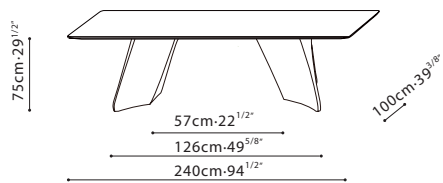

SPECS

SPIN Dining Table/ **BASE:** Hand molded steel, in black metallic paint or Eco-leather. **TOP:** Marble, tempered glass (C05H1001/C05H1002 only).

C05H1001(Top)+B51H1001(Base)

C05H1002(Top)+B51H1001(Base)

C05H1003(Top)+B51H1003(Base)

B50H1008 Lazy

*For C05H1002 only

B50H1009 Lazy

*For C05H1003 only

C05H1004(Top)+B51H1004(Base)

C05H1005(Top)+B51H1004(Base)

TOP: