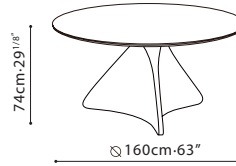

SPECS

SPIN Dining Table/ **BASE:** Hand molded steel, in black metallic paint or Eco-leather. **TOP:** Marble, tempered glass (C05H1001/C05H1002 only).

C05H1001(Top)+B51H1001(Base)

C05H1002(Top)+B51H1001(Base)

C05H1003(Top)+B51H1003(Base)

B50H1008 Lazy

*For C05H1002 only

B50H1009 Lazy

*For C05H1003 only

C05H1004(Top)+B51H1004(Base)

C05H1005(Top)+B51H1004(Base)

TOP: