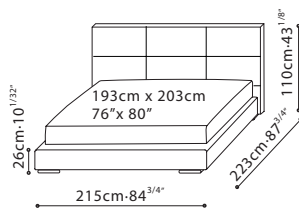

C03J0605 KING