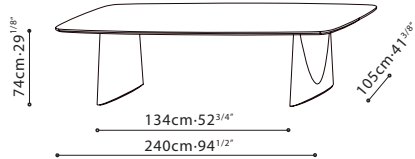

OLIVE/ BASE: Hand molded steel in black metallic paint. TOP: Marble

C05H0901

C05H0902

C05H0903

C05H0904

Galaxy Grey Marble