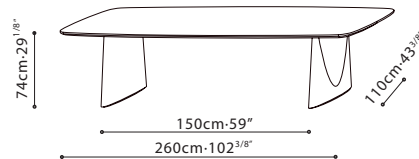

OLIVE/ BASE: Hand molded steel in black metallic paint. TOP: Marble

C05H0901

C05H0902

C05H0903

C05H0904

Galaxy Grey Marble