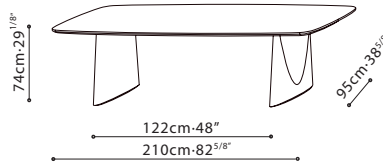

OLIVE/ BASE: Hand molded steel in black metallic paint. TOP: Marble

C05H0901

C05H0902

C05H0903

C05H0904

Galaxy Grey Marble