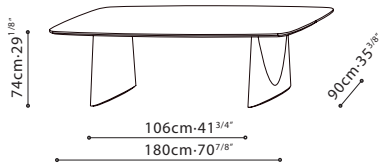

OLIVE/ BASE: Hand molded steel in black metallic paint. TOP: Marble

C05H0901

C05H0902

C05H0903

C05H0904

Galaxy Grey Marble