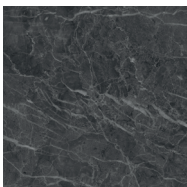

OLIVE/ BASE: Hand molded steel in black metallic paint. TOP: Marble

C05H0901

C05H0902

C05H0903

C05H0904

Galaxy Grey Marble