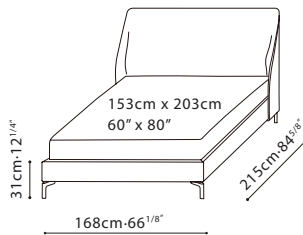

C03H0704 QUEEN

C03H0705 KING