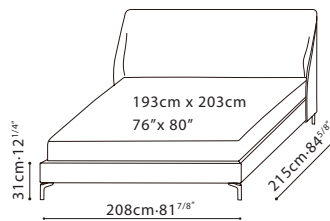

MELODY BED / FRAME: Headboard in metal with MDF, covered in polyurethane foam. Rails in plywood covered in polyurethane foam and fabric lining. Steel frame beech wood slat. **UPHOLSTERY:** Available in all fabric, all leather, or fabric/leather combo. Headboard cover not removable. **BASE:** Leg in glossy grey metallic paint with plastic glides.

C03H0705 KING

*Optional cushion for C03H0705

*Optional cushion for C03H0704

*Optional bolster for C03H0705

*Optional bolster for C03H0704