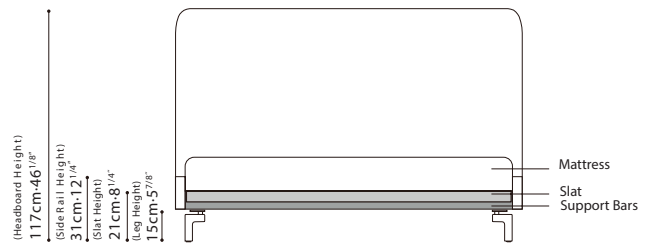

MELODY BED / FRAME: Headboard in metal with MDF, covered in polyurethane foam. Rails in plywood covered in polyurethane foam and fabric lining. Steel frame beech wood slat. **UPHOLSTERY:** Available in all fabric, all leather, or fabric/leather combo. Headboard cover not removable. **BASE:** Leg in glossy grey metallic paint with plastic glides.

C03H0704 QUEEN

C03H0705 KING

C08H0701

*Optional cushion for C03H0705

C08H0702

*Optional cushion for C03H0704

C08H0703

*Optional bolster for C03H0705