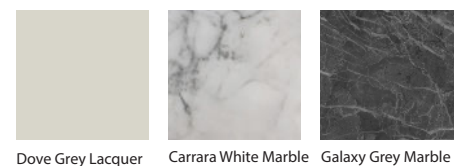

C04H0803/4/5/6 TOP available in: