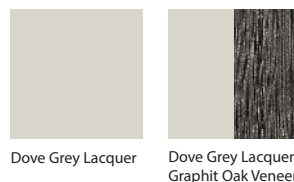

C04H0803/4/5/6 BODY available in: