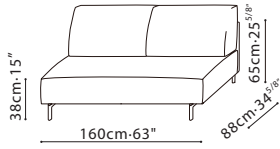

FABRIC VERSION

C01H0107

*This is an armrest pillow for the East-West thin armrest