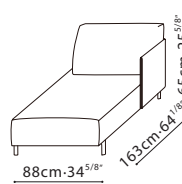

C01H0116

C01H0117

C08H0103

C08TYK01

C08H0105

*This is an armrest pillow for the East-West thin armrest

LEATHER VERSION

No stitched seam on the front of defaulted back cushions