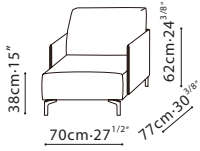

FABRIC VERSION

C01H0101