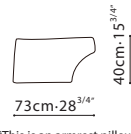

C01H0116

C01H0117

C08H0103

C08TYK01

C08H0105

*This is an armrest pillow for the East-West thin armrest

LEATHER VERSION

No stitched seam on the front of defaulted back cushions