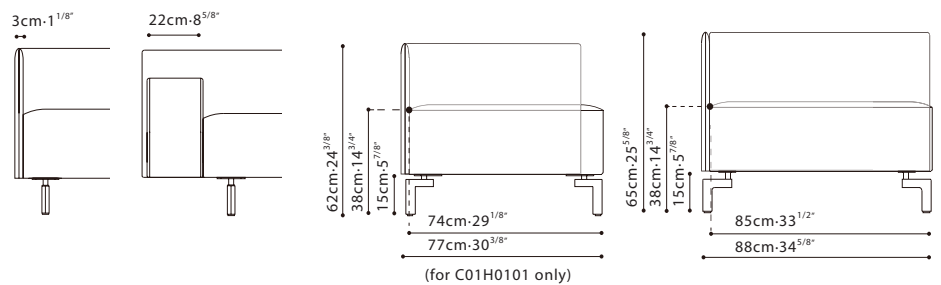

EAST-WEST / FRAME: Solid birch wood frame with metal reinforcements, covered in polyurethane foam and fabric lining. Armrest constructed with steel frame. Sofa base in glossy grey metallic painted leg.

CUSHION: Seat cushion in elastic webbing, sinuous springs, and high resilient foam. Back cushion in feather-down and polyester. Throw cushion C08TYK01 and Armrest cushion C08H0105 filled with feather-down and polyester fiber.

UPHOLSTERY: Arm and back element available in leather only. Seat and back cushions available in fabric or leather. Covers removable when in Fabric. Sofa base comes standard with pre-set metal connectors.