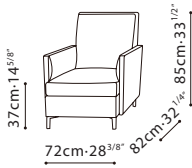

COZI / FRAME: Black metallic steel feet w/ Plastic glides. Solid birch frame. Seat support consists of cross-woven elastic webbing and sinuous spring. **CUSHION:** Seat cushion consists of high-resilient polyurethane foam and Feather down. C08H0601 cushion consist of feather down. **UPHOLSTERY OPTIONS:** Fabric or leather. Cushion Covers are Removable.

C02H0601