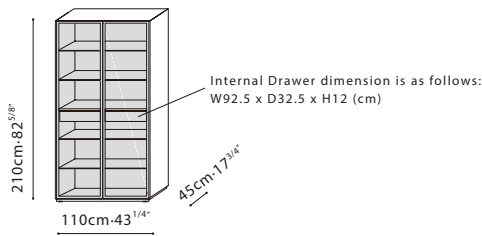

CONTENT / LEGS: Adjustable Black Plastic (ABS) hidden legs. **HARDWARE:** Door hinges come with dampers. Full extension push-pull drawer runners. **CONTENT C0400106 only:** Comes with a drawer that measures approximately 100cm Wide x 37cm Deep from the exterior, while interior dimensions are 92.5cm Wide and 32.5cm Deep x 12cm High. Internal LED lighting is included. Control is via plugging/unplugging of the cord, (or connecting to a wall plug with a switch control). US converter and adaptor is required and not included. Plug Length is 2M.

C0400106

Charcoal Melamine +
Glass Shelves +
Clear Tempered Glass Door

CF400106

Charcoal Melamine +
Glass Shelves

*Internal LED lighting is included. Control is via plugging/unplugging of the cord, (or connecting to a wall plug with a switch control). US converter and adaptor is required and not included. Plug Length is 2M.