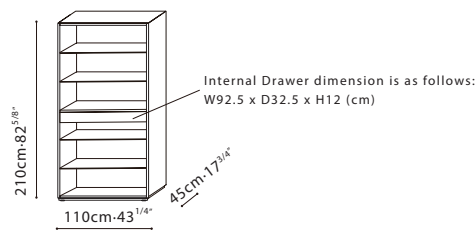

CONTENT / LEGS: Adjustable Black Plastic (ABS) hidden legs. **HARDWARE:** Door hinges come with dampers. Full extension push-pull drawer runners. **CONTENT C0400106 only:** Comes with a drawer that measures approximately 100cm Wide x 37cm Deep from the exterior, while interior dimensions are 92.5cm Wide and 32.5cm Deep x 12cm High. Internal LED lighting is included. Control is via plugging/unplugging of the cord, (or connecting to a wall plug with a switch control). US converter and adaptor is required and not included. Plug Length is 2M.

C0400106

Charcoal Melamine +
Glass Shelves +
Clear Tempered Glass Door

CF400106

Charcoal Melamine +
Glass Shelves

*Internal LED lighting is included. Control is via plugging/unplugging of the cord, (or connecting to a wall plug with a switch control). US converter and adaptor is required and not included. Plug Length is 2M.