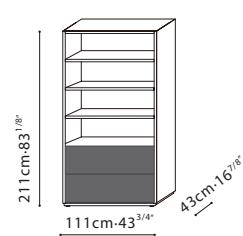

Tuscan Tan Lacquer (Dark grey area) + Grey Oak Veneer