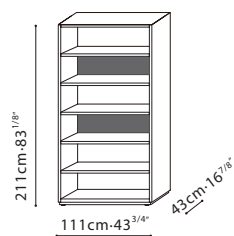

Tuscan Tan Lacquer (Dark grey area) + Grey Oak Veneer

CF400104