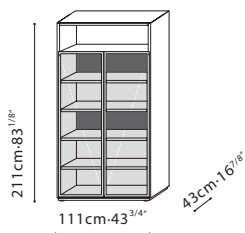

CONTENT / LEGS: Adjustable Black Plastic (ABS) hidden legs. **HARDWARE:** Door hinges come with dampers. Full extension push-pull drawer runners.

C0400103

Tuscan Tan Lacquer (Dark grey area) + Grey Oak Veneer + Clear Tempered Glass Door