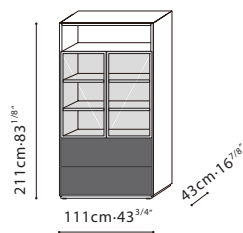

Tuscan Tan Lacquer (Dark grey area) + Grey Oak Veneer + Clear Tempered Glass Door

CF400103