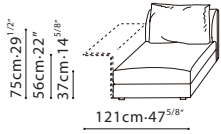

FABRIC VERSION

C01G0101+B12G0122