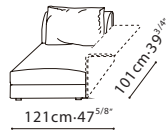

C01G0102+B12G0122