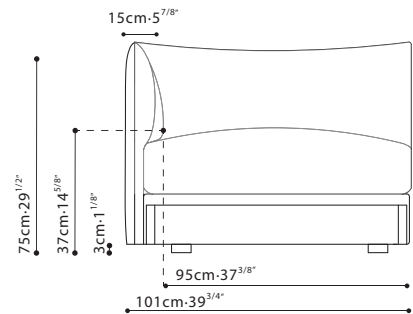

BLOOM / FRAME: The frame is constructed with solid Birch wood, MDF, and plywood reinforcements. It is paired with cross-woven elastic webbing, sinuous springs, and covered with polyurethane foam with fabric lining. The armrest and backrest is constructed with in steel and covered with polyurethane foam and fabric lining. The sofa base comes standard with pre-set metal connectors to prevent sliding. **L-COMPONENT:** Optional and detachable L-shaped side table is constructed in steel, available in leathers. **CUSHION:** Seat and back cushions consists of channeled feather down, polyester fiber padding with high-resilient polyurethane foam center insert. The throw cushion is filled with feather down and polyester fiber. All cushions have hidden zipper closing. **LEGS:** Inset black plastic (ABS) legs giving the sofa a floating visual effect. **UPHOLSTERY:** Available in Fabric (removable via Velcro) or Leather (non-removable).

C01G0116+B12G0122

C01G0117

C01G0118

C01G0119+B12G0123

C01G0120+B12G0123

C01G0121

B12G0122

L - Arm Component (98cm)

B12G0123

L - Arm Component (118cm)

C08G0103

C08G0104

LEATHER VERSION

C01G0101+B12G0122

C01G0102+B12G0122

C01G0103