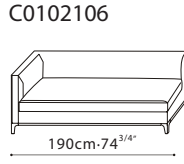

FABRIC VERSION