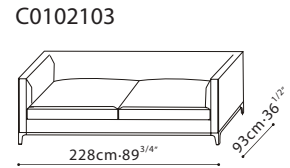

FABRIC VERSION