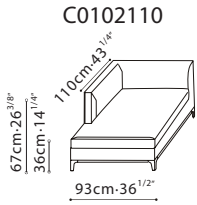

FABRIC VERSION