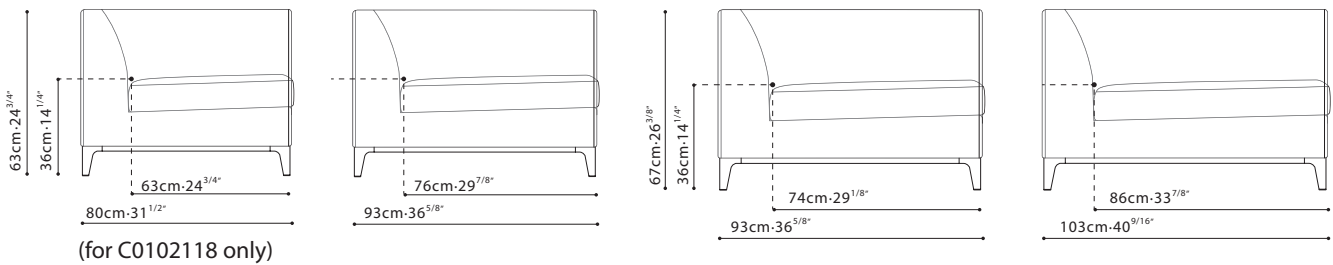

CRESCENT / FRAME: Solid Birch ,covered w/fabric lined polyurethane foam. SEAT: Cross-woven elastic webbing supporting seat cushions consisting of high-resilient polyurethane foam wrapped in channeled feather down & polyester fiber. CUSHIONS: Back cushions filled w/channeled feather down w/high-resilient polyurethane foam core. C8102105 filled w/feathered down. BASE: Black metallic painted die-cast steel w/plastic glides. UPHOLSTERY OPTIONS: Fabric (removable) or Leather (non-removable).