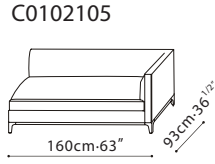

FABRIC VERSION