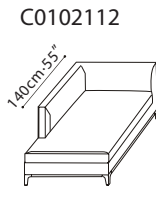

FABRIC VERSION