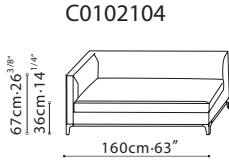

FABRIC VERSION