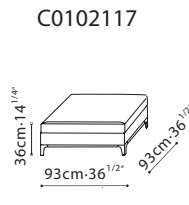

FABRIC VERSION