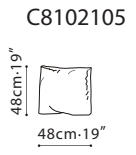

FABRIC VERSION