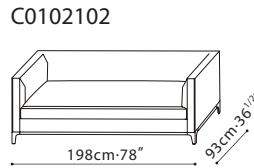

FABRIC VERSION