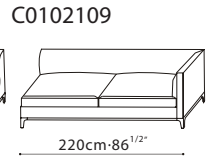

FABRIC VERSION