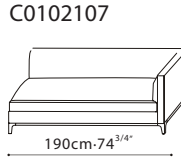

FABRIC VERSION