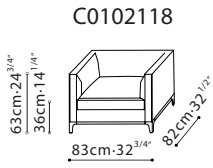

FABRIC VERSION