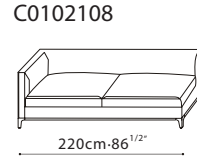

FABRIC VERSION