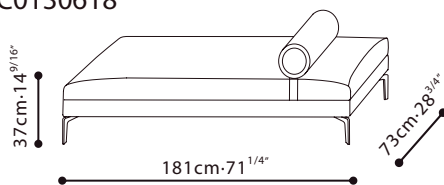

FABRIC VERSION

C0130618

ALISON PLUS
Blackened Steel