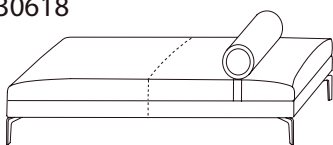

**ALISON** / FRAME: Arms & back constructed of solid Birch ,covered w/fabric lined polyurethane foam. SEAT: Steel seat frame paired w/cross-woven elastic webbing & sinuous springs supporting seat cushions consisting of high-resilient polyurethane foam wrapped in feather down. CUSHIONS: Feather down filled back cushions w/high-resilient polyurethane foam core. Feather down filled toss pillows BASE: Chrome plated or black painted die-cast steel; both w/plastic glides. UPHOLSTERY: Fabric (removable) or leather

## LEATHER VERSION

C0130618

(dotted lines illustrate positioning of stitched seams on leather versions of this sofa)