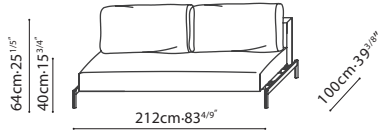

LOLA SOFA BED / FEATURES: A space-saving design that provides for a 3 persons seater sofa or a 2 person sleeper, (bed size of 145*200cm). Comes equipped with a storage bag underneath. **CONSTRUCTION:** Steel Seat and Backrest frame are paired with 16 cm thick pocket spring system, covered with high-resilient polyurethane foam and fabric lining, (with a load bearing of 240KG). Auto steel un-folding mechanism is in place for easy sofa to bed conversion. Solid wood armrests with MDF and plywood reinforcements are covered with polyurethane foam and fabric lining. **ARMREST/UPHOLSTERY:** Optional High Armrest and Low Armrest configurations available, (armrests are interchangeable). Upholstery default in LUXE-04 or LINEAR-01. Covers removable via Velcro. **CUSHIONS:** Back cushions are filled with feather down blend and polyester fiber. Cushions come with hidden zipper closing. **LEGS:** Steel legs are finished in grey metallic paint and capped with plastic glides.

FABRIC VERSION

C01F0801

Sleeper Sofa
(main unit)

C01F0802

Sofa Arm
(Narrow, High)

C01F0803

Sofa Arm
(Wide, Low)

POSSIBLE CONFIGURATIONS :

239cm-94^{1/8}"

C01F0801 + C01F0802 + C01F0803

229cm-90^{1/8}"

C01F0801 + C01F0802 X 2

64cm-25^{1/5}"
40cm-15^{3/4}"

249cm-98"

C01F0801 + C01F0803 X 2

239cm-94^{1/8}"

229cm-90^{1/8}"

249cm-98"

D Grade
LUXE - 04 NAVY

D Grade
LINEAR - 01 SAND