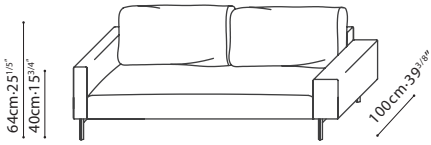

LOLA SOFA BED / FEATURES: A space-saving design that provides for a 3 persons seater sofa or a 2 person sleeper, (bed size of 145*200cm). Comes equipped with a storage bag underneath. **CONSTRUCTION:** Steel Seat and Backrest frame are paired with 16 cm thick pocket spring system, covered with high-resilient polyurethane foam and fabric lining, (with a load bearing of 240KG). Auto steel un-folding mechanism is in place for easy sofa to bed conversion. Solid wood armrests with MDF and plywood reinforcements are covered with polyurethane foam and fabric lining. **ARMREST/UPHOLSTERY:** Optional High Armrest and Low Armrest configurations available, (armrests are interchangeable). Upholstery default in LUXE-04 or LINEAR-01. Covers removable via Velcro. **CUSHIONS:** Back cushions are filled with feather down blend and polyester fiber. Cushions come with hidden zipper closing. **LEGS:** Steel legs are finished in grey metallic paint and capped with plastic glides.

FABRIC VERSION

C01F0801

Sleeper Sofa
(main unit)

C01F0802

Sofa Arm
(Narrow, High)

C01F0803

Sofa Arm
(Wide, Low)

POSSIBLE CONFIGURATIONS :

239cm-94^{1/8}"

C01F0801 + C01F0802 + C01F0803

229cm-90^{1/8}"

C01F0801 + C01F0802 X 2

64cm-25^{1/5}"
40cm-15^{3/4}"

249cm-98"

C01F0801 + C01F0803 X 2

239cm-94^{1/8}"

229cm-90^{1/8}"

249cm-98"

D Grade
LUXE - 04 NAVY

D Grade
LINEAR - 01 SAND