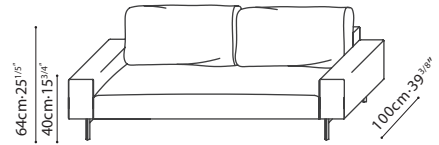

LOLA SOFA BED / FEATURES: A space-saving design that provides for a 3 persons seater sofa or a 2 person sleeper, (bed size of 145*200cm). Comes equipped with a storage bag underneath. **CONSTRUCTION:** Steel Seat and Backrest frame are paired with 16 cm thick pocket spring system, covered with high-resilient polyurethane foam and fabric lining, (with a load bearing of 240KG). Auto steel un-folding mechanism is in place for easy sofa to bed conversion. Solid wood armrests with MDF and plywood reinforcements are covered with polyurethane foam and fabric lining. **ARMREST/UPHOLSTERY:** Optional High Armrest and Low Armrest configurations available, (armrests are interchangeable). Upholstery default in LUXE-04 or LINEAR-01. Covers removable via Velcro. **CUSHIONS:** Back cushions are filled with feather down blend and polyester fiber. Cushions come with hidden zipper closing. **LEGS:** Steel legs are finished in grey metallic paint and capped with plastic glides.

FABRIC VERSION

C01F0801

Sleeper Sofa
(main unit)

C01F0802

Sofa Arm
(Narrow, High)

C01F0803

Sofa Arm
(Wide, Low)

POSSIBLE CONFIGURATIONS :

239cm-94^{1/8}"

C01F0801 + C01F0802 + C01F0803

229cm-90^{1/8}"

C01F0801 + C01F0802 X 2

64cm-25^{1/5}"
40cm-15^{3/4}"

249cm-98"

C01F0801 + C01F0803 X 2

239cm-94^{1/8}"

229cm-90^{1/8}"

249cm-98"

D Grade
LUXE - 04 NAVY

D Grade
LINEAR - 01 SAND