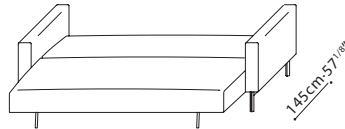

LOLA SOFA BED / FEATURES: A space-saving design that provides for a 3 persons seater sofa or a 2 person sleeper, (bed size of 145*200cm). Comes equipped with a storage bag underneath. **CONSTRUCTION:** Steel Seat and Backrest frame are paired with 16 cm thick pocket spring system, covered with high-resilient polyurethane foam and fabric lining, (with a load bearing of 240KG). Auto steel un-folding mechanism is in place for easy sofa to bed conversion. Solid wood armrests with MDF and plywood reinforcements are covered with polyurethane foam and fabric lining. **ARMREST/UPHOLSTERY:** Optional High Armrest and Low Armrest configurations available, (armrests are interchangeable). Upholstery default in LUXE-04 or LINEAR-01. Covers removable via Velcro. **CUSHIONS:** Back cushions are filled with feather down blend and polyester fiber. Cushions come with hidden zipper closing. **LEGS:** Steel legs are finished in grey metallic paint and capped with plastic glides.

FABRIC VERSION

C01F0801

Sleeper Sofa
(main unit)

C01F0802

Sofa Arm
(Narrow, High)

C01F0803

Sofa Arm
(Wide, Low)

POSSIBLE CONFIGURATIONS :

239cm-94^{1/8}"

C01F0801 + C01F0802 + C01F0803

229cm-90^{1/8}"

C01F0801 + C01F0802 X 2

64cm-25^{1/5}"
40cm-15^{3/4}"

249cm-98"

C01F0801 + C01F0803 X 2

239cm-94^{1/8}"

229cm-90^{1/8}"

249cm-98"

D Grade
LUXE - 04 NAVY

D Grade
LINEAR - 01 SAND