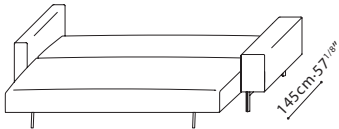

LOLA SOFA BED / FEATURES: A space-saving design that provides for a 3 persons seater sofa or a 2 person sleeper, (bed size of 145*200cm). Comes equipped with a storage bag underneath. **CONSTRUCTION:** Steel Seat and Backrest frame are paired with 16 cm thick pocket spring system, covered with high-resilient polyurethane foam and fabric lining, (with a load bearing of 240KG). Auto steel un-folding mechanism is in place for easy sofa to bed conversion. Solid wood armrests with MDF and plywood reinforcements are covered with polyurethane foam and fabric lining. **ARMREST/UPHOLSTERY:** Optional High Armrest and Low Armrest configurations available, (armrests are interchangeable). Upholstery default in LUXE-04 or LINEAR-01. Covers removable via Velcro. **CUSHIONS:** Back cushions are filled with feather down blend and polyester fiber. Cushions come with hidden zipper closing. **LEGS:** Steel legs are finished in grey metallic paint and capped with plastic glides.

FABRIC VERSION

C01F0801

Sleeper Sofa
(main unit)

C01F0802

Sofa Arm
(Narrow, High)

C01F0803

Sofa Arm
(Wide, Low)

POSSIBLE CONFIGURATIONS :

239cm-94^{1/8}"

C01F0801 + C01F0802 + C01F0803

229cm-90^{1/8}"

C01F0801 + C01F0802 X 2

64cm-25^{1/5}"
40cm-15^{3/4}"

249cm-98"

C01F0801 + C01F0803 X 2

239cm-94^{1/8}"

229cm-90^{1/8}"

249cm-98"

D Grade
LUXE - 04 NAVY

D Grade
LINEAR - 01 SAND