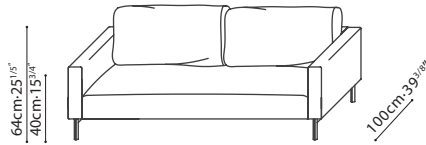

LOLA SOFA BED / FEATURES: A space-saving design that provides for a 3 persons seater sofa or a 2 person sleeper, (bed size of 145*200cm). Comes equipped with a storage bag underneath. **CONSTRUCTION:** Steel Seat and Backrest frame are paired with 16 cm thick pocket spring system, covered with high-resilient polyurethane foam and fabric lining, (with a load bearing of 240KG). Auto steel un-folding mechanism is in place for easy sofa to bed conversion. Solid wood armrests with MDF and plywood reinforcements are covered with polyurethane foam and fabric lining. **ARMREST/UPHOLSTERY:** Optional High Armrest and Low Armrest configurations available, (armrests are interchangeable). Upholstery default in LUXE-04 or LINEAR-01. Covers removable via Velcro. **CUSHIONS:** Back cushions are filled with feather down blend and polyester fiber. Cushions come with hidden zipper closing. **LEGS:** Steel legs are finished in grey metallic paint and capped with plastic glides.

FABRIC VERSION

C01F0801

Sleeper Sofa
(main unit)

C01F0802

Sofa Arm
(Narrow, High)

C01F0803

Sofa Arm
(Wide, Low)

POSSIBLE CONFIGURATIONS :

239cm-94^{1/8}"

C01F0801 + C01F0802 + C01F0803

229cm-90^{1/8}"

C01F0801 + C01F0802 X 2

64cm-25^{1/5}"
40cm-15^{3/4}"

249cm-98"

C01F0801 + C01F0803 X 2

239cm-94^{1/8}"

229cm-90^{1/8}"

249cm-98"

D Grade
LUXE - 04 NAVY

D Grade
LINEAR - 01 SAND