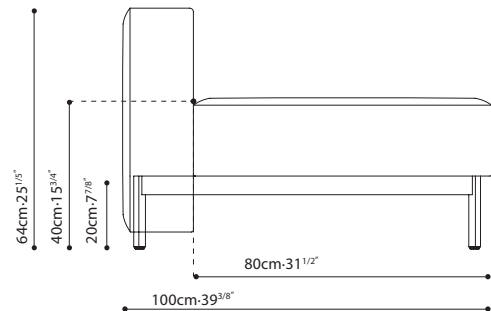

LOLA SOFA BED / FEATURES: A space-saving design that provides for a 3 persons seater sofa or a 2 person sleeper, (bed size of 145*200cm). Comes equipped with a storage bag underneath. **CONSTRUCTION:** Steel Seat and Backrest frame are paired with 16 cm thick pocket spring system, covered with high-resilient polyurethane foam and fabric lining, (with a load bearing of 240KG). Auto steel un-folding mechanism is in place for easy sofa to bed conversion. Solid wood armrests with MDF and plywood reinforcements are covered with polyurethane foam and fabric lining. **ARMREST/UPHOLSTERY:** Optional High Armrest and Low Armrest configurations available, (armrests are interchangeable). Upholstery default in LUXE-04 or LINEAR-01. Covers removable via Velcro. **CUSHIONS:** Back cushions are filled with feather down blend and polyester fiber. Cushions come with hidden zipper closing. **LEGS:** Steel legs are finished in grey metallic paint and capped with plastic glides.

FABRIC VERSION

C01F0801

Sleeper Sofa
(main unit)

C01F0802

Sofa Arm
(Narrow, High)

C01F0803

Sofa Arm
(Wide, Low)

POSSIBLE CONFIGURATIONS :

239cm-94^{1/8}"

C01F0801 + C01F0802 + C01F0803

229cm-90^{1/8}"

C01F0801 + C01F0802 X 2

64cm-25^{1/5}"
40cm-15^{3/4}"

249cm-98"

C01F0801 + C01F0803 X 2

239cm-94^{1/8}"

229cm-90^{1/8}"

249cm-98"

D Grade
LUXE - 04 NAVY

D Grade
LINEAR - 01 SAND