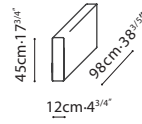

LOLA SOFA BED / FEATURES: A space-saving design that provides for a 3 persons seater sofa or a 2 person sleeper, (bed size of 145*200cm). Comes equipped with a storage bag underneath. **CONSTRUCTION:** Steel Seat and Backrest frame are paired with 16 cm thick pocket spring system, covered with high-resilient polyurethane foam and fabric lining, (with a load bearing of 240KG). Auto steel un-folding mechanism is in place for easy sofa to bed conversion. Solid wood armrests with MDF and plywood reinforcements are covered with polyurethane foam and fabric lining. **ARMREST/UPHOLSTERY:** Optional High Armrest and Low Armrest configurations available, (armrests are interchangeable). Upholstery default in LUXE-04 or LINEAR-01. Covers removable via Velcro. **CUSHIONS:** Back cushions are filled with feather down blend and polyester fiber. Cushions come with hidden zipper closing. **LEGS:** Steel legs are finished in grey metallic paint and capped with plastic glides.

FABRIC VERSION

C01F0801

Sleeper Sofa
(main unit)

C01F0802

Sofa Arm
(Narrow, High)

C01F0803

Sofa Arm
(Wide, Low)

POSSIBLE CONFIGURATIONS :

239cm-94^{1/8}"

C01F0801 + C01F0802 + C01F0803

229cm-90^{1/8}"

C01F0801 + C01F0802 X 2

64cm-25^{1/5}"
40cm-15^{3/4}"

249cm-98"

C01F0801 + C01F0803 X 2

239cm-94^{1/8}"

229cm-90^{1/8}"

249cm-98"

D Grade
LUXE - 04 NAVY

D Grade
LINEAR - 01 SAND