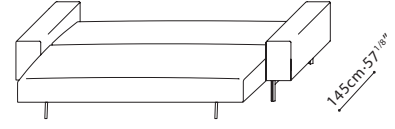

LOLA SOFA BED / FEATURES: A space-saving design that provides for a 3 persons seater sofa or a 2 person sleeper, (bed size of 145*200cm). Comes equipped with a storage bag underneath. **CONSTRUCTION:** Steel Seat and Backrest frame are paired with 16 cm thick pocket spring system, covered with high-resilient polyurethane foam and fabric lining, (with a load bearing of 240KG). Auto steel un-folding mechanism is in place for easy sofa to bed conversion. Solid wood armrests with MDF and plywood reinforcements are covered with polyurethane foam and fabric lining. **ARMREST/UPHOLSTERY:** Optional High Armrest and Low Armrest configurations available, (armrests are interchangeable). Upholstery default in LUXE-04 or LINEAR-01. Covers removable via Velcro. **CUSHIONS:** Back cushions are filled with feather down blend and polyester fiber. Cushions come with hidden zipper closing. **LEGS:** Steel legs are finished in grey metallic paint and capped with plastic glides.

FABRIC VERSION

C01F0801

Sleeper Sofa
(main unit)

C01F0802

Sofa Arm
(Narrow, High)

C01F0803

Sofa Arm
(Wide, Low)

POSSIBLE CONFIGURATIONS :

239cm-94^{1/8}"

C01F0801 + C01F0802 + C01F0803

229cm-90^{1/8}"

C01F0801 + C01F0802 X 2

64cm-25^{1/5}"
40cm-15^{3/4}"

249cm-98"

C01F0801 + C01F0803 X 2

239cm-94^{1/8}"

229cm-90^{1/8}"

249cm-98"

D Grade
LUXE - 04 NAVY

D Grade
LINEAR - 01 SAND