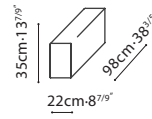

LOLA SOFA BED / FEATURES: A space-saving design that provides for a 3 persons seater sofa or a 2 person sleeper, (bed size of 145*200cm). Comes equipped with a storage bag underneath. **CONSTRUCTION:** Steel Seat and Backrest frame are paired with 16 cm thick pocket spring system, covered with high-resilient polyurethane foam and fabric lining, (with a load bearing of 240KG). Auto steel un-folding mechanism is in place for easy sofa to bed conversion. Solid wood armrests with MDF and plywood reinforcements are covered with polyurethane foam and fabric lining. **ARMREST/UPHOLSTERY:** Optional High Armrest and Low Armrest configurations available, (armrests are interchangeable). Upholstery default in LUXE-04 or LINEAR-01. Covers removable via Velcro. **CUSHIONS:** Back cushions are filled with feather down blend and polyester fiber. Cushions come with hidden zipper closing. **LEGS:** Steel legs are finished in grey metallic paint and capped with plastic glides.

FABRIC VERSION

C01F0801

Sleeper Sofa
(main unit)

C01F0802

Sofa Arm
(Narrow, High)

C01F0803

Sofa Arm
(Wide, Low)

POSSIBLE CONFIGURATIONS :

239cm-94^{1/8}"

C01F0801 + C01F0802 + C01F0803

229cm-90^{1/8}"

C01F0801 + C01F0802 X 2

64cm-25^{1/5}"
40cm-15^{3/4}"

249cm-98"

C01F0801 + C01F0803 X 2

239cm-94^{1/8}"

229cm-90^{1/8}"

249cm-98"

D Grade
LUXE - 04 NAVY

D Grade
LINEAR - 01 SAND