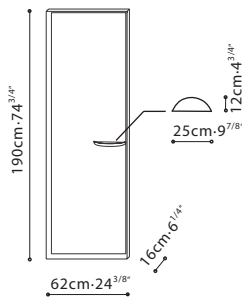

CHARM

**(Rectangular) / FRAME:** Frame is constructed in Steel and finished in Black Metallic paint. Mirror surface is affixed with PB backing. Back board comes with tip-restraint unit, and available for wall-mounting capabilities. **TRAY:** Solid Ash wood tray is finished in Grey Oak.

**(Round) / FRAME:** Frame is constructed with solid Ash Wood and finished in Grey Oak. This Mirror is designed to be wall mounted only. Mirror surface is affixed with PB backing.

C07E0401

C07E0402