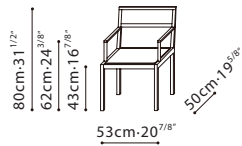

BAIANA/ FRAME/SEAT: Constructed on a solid Ash Wood frame, available in Natural Oak finish. Plywood seats are covered with polyurethane foam. **LEGS:** Legs come capped with teflon glides for easy maneuvering. **UPHOLSTERY:** Leather only, (cover is non-removable).

C02F0501