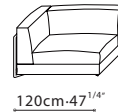

FABRIC VERSION

C01D0304