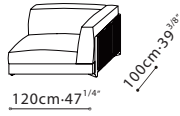

LEGS: Steel legs are finished in black metallic paint and capped with plastic glides.

UPHOLSTERY: Fabric, (removable via Velcro), or leather.

FABRIC VERSION

C01D0301

C01D0302

C01D0303

C01D0304

C01D0305