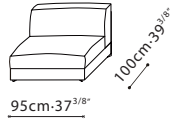

FABRIC VERSION

C01D0303