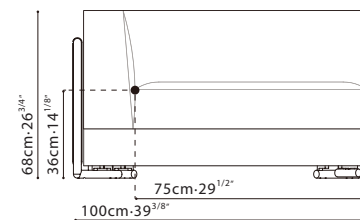

NATURE / FRAME: Features a black metallic painted steel outer frame with yellow or black leather strap detailing. The Sofa frame is comprised of solid birch wood base with plywood reinforcements, paired with cross-woven elastic webbing, covered with polyurethane foam and fabric lining. Sofa base comes standard with pre-set metal connectors.

CUSHIONS: Detachable armrest, backrest, and seat cushions are filled with high-resilient polyurethane foam, wrapped in feather down and polyester fiber. Back cushion, C81D0301, consists of channeled feather down and polyester fiber padding with high-resilient polyurethane foam center insert. Back cushion, C81D0302, is filled with feather down and polyester fiber. Throw cushion, C81D0303, is filled with feather down. All cushions have hidden zipper closing.

LEGS: Steel legs are finished in black metallic paint and capped with plastic glides.

UPHOLSTERY: Fabric, (removable via Velcro), or leather.