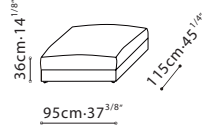

FABRIC VERSION

C01D0308