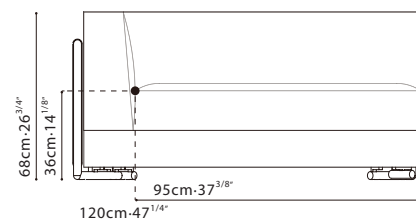

NATURE / FRAME: Features a black metallic painted steel outer frame with yellow or black leather strap detailing. The Sofa frame is comprised of solid birch wood base with plywood reinforcements, paired with cross-woven elastic webbing, covered with polyurethane foam and fabric lining. Sofa base comes standard with pre-set metal connectors.

CUSHIONS: Detachable armrest, backrest, and seat cushions are filled with high-resilient polyurethane foam, wrapped in feather down and polyester fiber. Back cushion, C81D0301, consists of channeled feather down and polyester fiber padding with high-resilient polyurethane foam center insert. Back cushion, C81D0302, is filled with feather down and polyester fiber. Throw cushion, C81D0303, is filled with feather down. All cushions have hidden zipper closing.

LEGS: Steel legs are finished in black metallic paint and capped with plastic glides.

UPHOLSTERY: Fabric, (removable via Velcro), or leather.