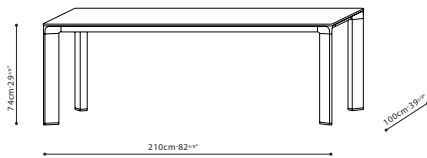

JOINT / TOP: Table top is available in Grey Oak Veneer. **LEGS:** Legs are constructed with solid Ash Wood and available in Grey Oak. **SUPPORT:** Top and legs are reinforced with internal steel frame.

C05C1303