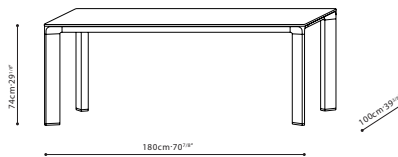

JOINT / TOP: Table top is available in Grey Oak Veneer. **LEGS:** Legs are constructed with solid Ash Wood and available in Grey Oak. **SUPPORT:** Top and legs are reinforced with internal steel frame.

C05C1302