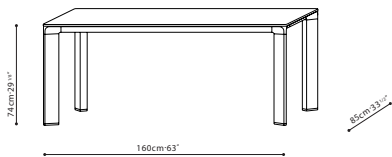

JOINT / TOP: Table top is available in Grey Oak Veneer. **LEGS:** Legs are constructed with solid Ash Wood and available in Grey Oak. **SUPPORT:** Top and legs are reinforced with internal steel frame.

C05C1301