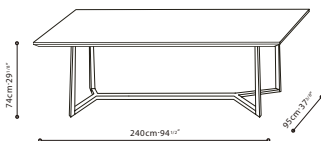

VESSEL / TOP: Oak or Walnut veneered top comes with an internal steel reinforcement for added support. BASE: Solid Ash. FINISH OPTIONS: Grey Oak, Natural Oak or Brown Walnut.

C0552019

C0552011

C0552012

C0552013

VESSEL / TOP: Oak or Walnut veneered. BASE: Solid Ash. FINISH OPTIONS: Grey Oak, Natural Oak or Brown Walnut.

C0552016