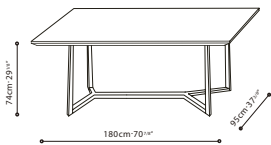

VESSEL / TOP: Oak or Walnut veneered top comes with an internal steel reinforcement for added support. BASE: Solid Ash. FINISH OPTIONS: Grey Oak, Natural Oak or Brown Walnut.

C0552019

C0552011

C0552012

C0552013