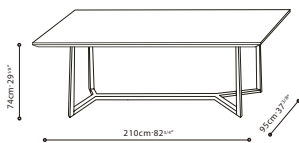

VESSEL / TOP: Oak or Walnut veneered top comes with an internal steel reinforcement for added support. BASE: Solid Ash. FINISH OPTIONS: Grey Oak, Natural Oak or Brown Walnut.

C0552019

C0552011

C0552012

C0552013

VESSEL / TOP: Oak or Walnut veneered. BASE: Solid Ash. FINISH OPTIONS: Grey Oak, Natural Oak or Brown Walnut.

C0552016