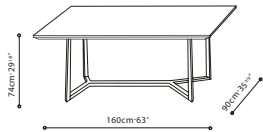

VESSEL / TOP: Oak or Walnut veneered top comes with an internal steel reinforcement for added support. BASE: Solid Ash. FINISH OPTIONS: Grey Oak, Natural Oak or Brown Walnut.

C0552019

C0552011

C0552012

C0552013