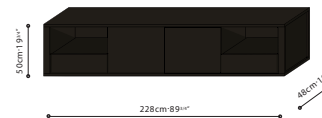

STILTS MEDIA / RAME & FINISH: Available in Matte Venetian Red Lacquer and Black Walnut veneer combination, (C04A1901.22), or all Brown Walnut veneer, (C04A1901.13). **DOORS:** Open 180 degrees. **DRAWER:** Push-pull drawer system with invisible drawer runners. Drawer interior is finished in Brown Walnut melamine. **LEG:** Available in High Feet or Low Feet versions. Steel legs are finished in black metallic paint. **HARDWARE:** Door hinges with dampers. Back boards come with pre-cut cord management holes.

C04A1901.22

*High Feet
*Finish: Black Walnut + Venetian Red Lacquer

*Low Feet
*Finish: Black Walnut + Venetian Red Lacquer

C04A1901.13

*High Feet
*Finish: Brown Walnut

*Low Feet
*Finish: Brown Walnut

STILTS DRESSER / FRAME: Available in Tuscan Tan with Black Walnut veneer or Brown Walnut veneer combination. DRAWER: Push-pull drawer system with invisible drawer runners. Drawer fronts are in Tuscan Tan. LEG: Steel legs are finished in black metallic paint.