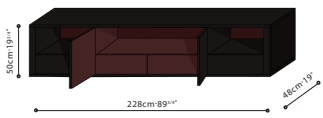

STILTS MEDIA / RAME & FINISH: Available in Matte Venetian Red Lacquer and Black Walnut veneer combination, (C04A1901.22), or all Brown Walnut veneer, (C04A1901.13). **DOORS:** Open 180 degrees. **DRAWER:** Push-pull drawer system with invisible drawer runners. Drawer interior is finished in Brown Walnut melamine. **LEG:** Available in High Feet or Low Feet versions. Steel legs are finished in black metallic paint. **HARDWARE:** Door hinges with dampers. Back boards come with pre-cut cord management holes.

C04A1901.22

*High Feet
*Finish: Black Walnut + Venetian Red Lacquer

*Low Feet
*Finish: Black Walnut + Venetian Red Lacquer

C04A1901.13

*High Feet
*Finish: Brown Walnut

*Low Feet
*Finish: Brown Walnut

STILTS DRESSER / FRAME: Available in Tuscan Tan with Black Walnut veneer or Brown Walnut veneer combination. DRAWER: Push-pull drawer system with invisible drawer runners. Drawer fronts are in Tuscan Tan. LEG: Steel legs are finished in black metallic paint.