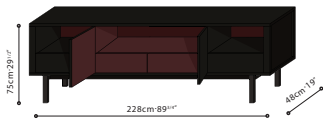

STILTS MEDIA / RAME & FINISH: Available in Matte Venetian Red Lacquer and Black Walnut veneer combination, (C04A1901.22), or all Brown Walnut veneer, (C04A1901.13). **DOORS:** Open 180 degrees. **DRAWER:** Push-pull drawer system with invisible drawer runners. Drawer interior is finished in Brown Walnut melamine. **LEG:** Available in High Feet or Low Feet versions. Steel legs are finished in black metallic paint. **HARDWARE:** Door hinges with dampers. Back boards come with pre-cut cord management holes.

C04A1901.22

*High Feet
*Finish: Black Walnut + Venetian Red Lacquer

*Low Feet
*Finish: Black Walnut + Venetian Red Lacquer

C04A1901.13

*High Feet
*Finish: Brown Walnut

*Low Feet
*Finish: Brown Walnut

STILTS DRESSER / FRAME: Available in Tuscan Tan with Black Walnut veneer or Brown Walnut veneer combination. DRAWER: Push-pull drawer system with invisible drawer runners. Drawer fronts are in Tuscan Tan. LEG: Steel legs are finished in black metallic paint.