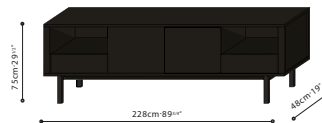

STILTS MEDIA / RAME & FINISH: Available in Matte Venetian Red Lacquer and Black Walnut veneer combination, (C04A1901.22), or all Brown Walnut veneer, (C04A1901.13). **DOORS:** Open 180 degrees. **DRAWER:** Push-pull drawer system with invisible drawer runners. Drawer interior is finished in Brown Walnut melamine. **LEG:** Available in High Feet or Low Feet versions. Steel legs are finished in black metallic paint. **HARDWARE:** Door hinges with dampers. Back boards come with pre-cut cord management holes.

C04A1901.22

*High Feet
*Finish: Black Walnut + Venetian Red Lacquer

*Low Feet
*Finish: Black Walnut + Venetian Red Lacquer

C04A1901.13

*High Feet
*Finish: Brown Walnut

*Low Feet
*Finish: Brown Walnut

STILTS DRESSER / FRAME: Available in Tuscan Tan with Black Walnut veneer or Brown Walnut veneer combination. DRAWER: Push-pull drawer system with invisible drawer runners. Drawer fronts are in Tuscan Tan. LEG: Steel legs are finished in black metallic paint.