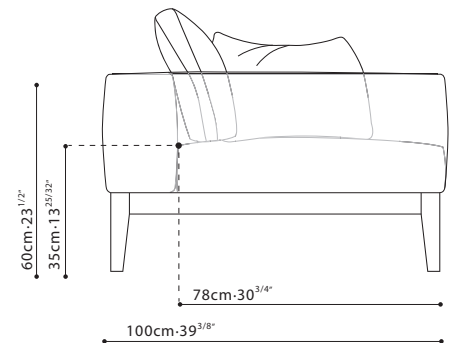

MOODIE / FRAME: Solid Birch arm and backrests covered w/fabric lined polyurethane foam. SEAT: Steel seat frame paired w/cross-woven elastic webbing & sinuous springs supporting seat cushions consisting of high-resilient polyurethane foam wrapped in feather down & polyester fiber. CUSHIONS: Back cushions filled w/feather down and polyester fiber. Toss pillow filled w/feather down. BASE: Solid Ash in Grey Oak finish. UPHOLSTERY OPTIONS: Non-removable fabric or leather.

FABRIC VERSION

LEATHER VERSION

*No stitched seam on the front of defaulted back cushions.

(dotted lines illustrate positioning of stitched seams on leather versions of this sofa)

RECOMMENDED CUSHIONS

Item Code