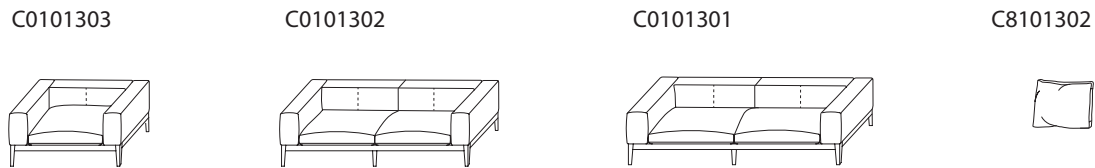

MOODIE / FRAME: Solid Birch arm and backrests covered w/fabric lined polyurethane foam. SEAT: Steel seat frame paired w/cross-woven elastic webbing & sinuous springs supporting seat cushions consisting of high-resilient polyurethane foam wrapped in feather down & polyester fiber. CUSHIONS: Back cushions filled w/feather down and polyester fiber. Toss pillow filled w/feather down. BASE: Solid Ash in Grey Oak finish. UPHOLSTERY OPTIONS: Non-removable fabric or leather.

FABRIC VERSION

LEATHER VERSION

*No stitched seam on the front of defaulted back cushions.

(dotted lines illustrate positioning of stitched seams on leather versions of this sofa)

RECOMMENDED CUSHIONS

Item Code