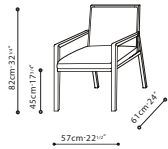

FLORA / FRAME: Solid Ash. Teflon glides for feet. SEAT/BACK: Polyurethane foam covered in fabric or leather (non-removable) FINISH OPTIONS: Grey Oak, Natural Oak or Brown Walnut.

C0220012

C0220013