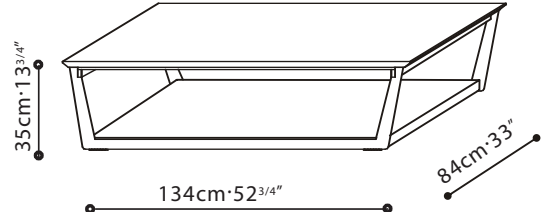

ELEMENT / TOP: C0600041, C0600044: Available in Carrara Marble or Mystic Brown Marble. C0600045, C0600046: Available in Carrara Marble. FRAME: Black metallic painted steel. BASE: Grey Oak veneered base; no base on C0600046.

C0600045

*Natural marble pattern may vary.