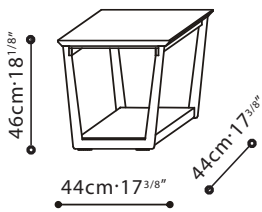

C0600041

C0600046