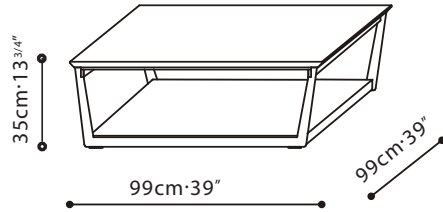

ELEMENT / TOP: C0600041, C0600044: Available in Carrara Marble or Mystic Brown Marble. C0600045, C0600046: Available in Carrara Marble. FRAME: Black metallic painted steel. BASE: Grey Oak veneered base; no base on C0600046.

C0600044

*Natural marble pattern may vary.