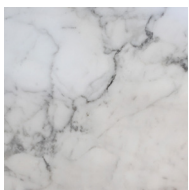

ELEMENT / TOP: C0600041, C0600044: Available in Carrara Marble or Mystic Brown Marble. C0600045, C0600046: Available in Carrara Marble. FRAME: Black metallic painted steel. BASE: Grey Oak veneered base; no base on C0600046.

C0600041

C0600044

C0600045

C0600046

Carrara Marble

Mystic Brown Marble

*Natural marble pattern may vary.