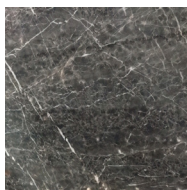

ELEMENT / TOP: C0600041, C0600044: Available in Carrara Marble or Mystic Brown Marble. C0600045, C0600046: Available in Carrara Marble. FRAME: Black metallic painted steel. BASE: Grey Oak veneered base; no base on C0600046.

C0600041

C0600044

C0600045

C0600046

Carrara Marble

Mystic Brown Marble

*Natural marble pattern may vary.