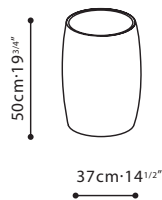

**DRUM / FRAME:** Solid Birch wood frame with plywood reinforcement. Upholstered in P(FC),Q or R Grade Leather and cushioned with polyurethane foam. **TOP:** Available in Black Walnut or Brown Walnut . **FEATURES:** Shorter Drum Ottoman, C02A1101, comes with five castors at the bottom for easy maneuvering and removable top for convenient easy access storage.

C02A1101

C02A1102

\*\*30kg or 66lbs weight limit for all Drum Ottomans

Black Walnut