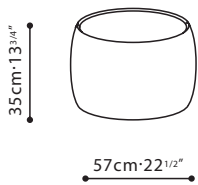

**DRUM / FRAME:** Solid Birch wood frame with plywood reinforcement. Upholstered in P(FC),Q or R Grade Leather and cushioned with polyurethane foam. **TOP:** Available in Black Walnut or Brown Walnut . **FEATURES:** Shorter Drum Ottoman, C02A1101, comes with five castors at the bottom for easy maneuvering and removable top for convenient easy access storage.

C02A1101

C02A1102

\*\*30kg or 66lbs weight limit for all Drum Ottomans

Black Walnut