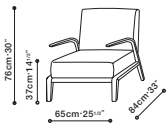

VENUS CHAIR & OTTOMAN

Solid Wood Frame in Black Walnut Finish / High Resilient Foam Seat and Back / Upholstery Option: Fabric or Leather

C02A1701

C02A1702