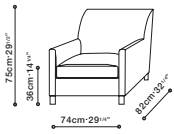

TALK CHAIR

Solid Wood Frame / Darkened Steel Legs / High Resilient Foam Seat Cushion / Upholstery Option: Fabric or Leather / Feather Down Pillow

C0220000

C8220001