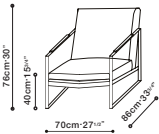

LEMAN LOUNGE CHAIR

Satin Finish or Darkened Steel Frame / High Resilient Foam Seat Cushion / Feather Down Back Cushion / Upholstery Option: Fabric or Leather

C0255050

C8255052