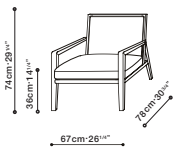

FLORA LOUNGE CHAIR

Solid Oak Frame in Grey Oak Finish / Upholstery Option: Fabric or Leather / Feather Down Cushion and Seat

C0220011

C8220010