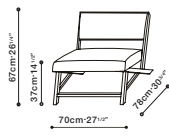

ERIC CHAIR

Solid Oak Frame in Grey Oak Finish / Upholstery Option: Fabric or Leather / High Resilient Foam Seat / Loose Back Cushion with Feather Down

C0210002

C0210003

C8210000