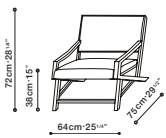

ERIC CHAIR

Solid Oak Frame in Grey Oak Finish / Upholstery Option: Fabric or Leather / High Resilient Foam Seat / Loose Back Cushion with Feather Down

C0210002

C0210003

C8210000