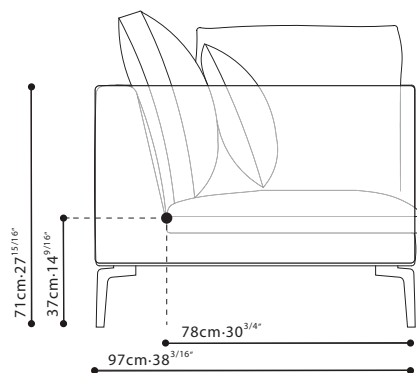

ALISON / FRAME: Arms & back constructed of solid Birch ,covered w/fabric lined polyurethane foam. SEAT: Steel seat frame paired w/cross-woven elastic webbing & sinuous springs supporting seat cushions consisting of high-resilient polyurethane foam wrapped in feather down. CUSHIONS: Feather down filled back cushions w/high-resilient polyurethane foam core. Feather down filled toss pillows BASE: Chrome plated or black painted die-cast steel; both w/plastic glides. UPHOLSTERY: Fabric (removable) or leather