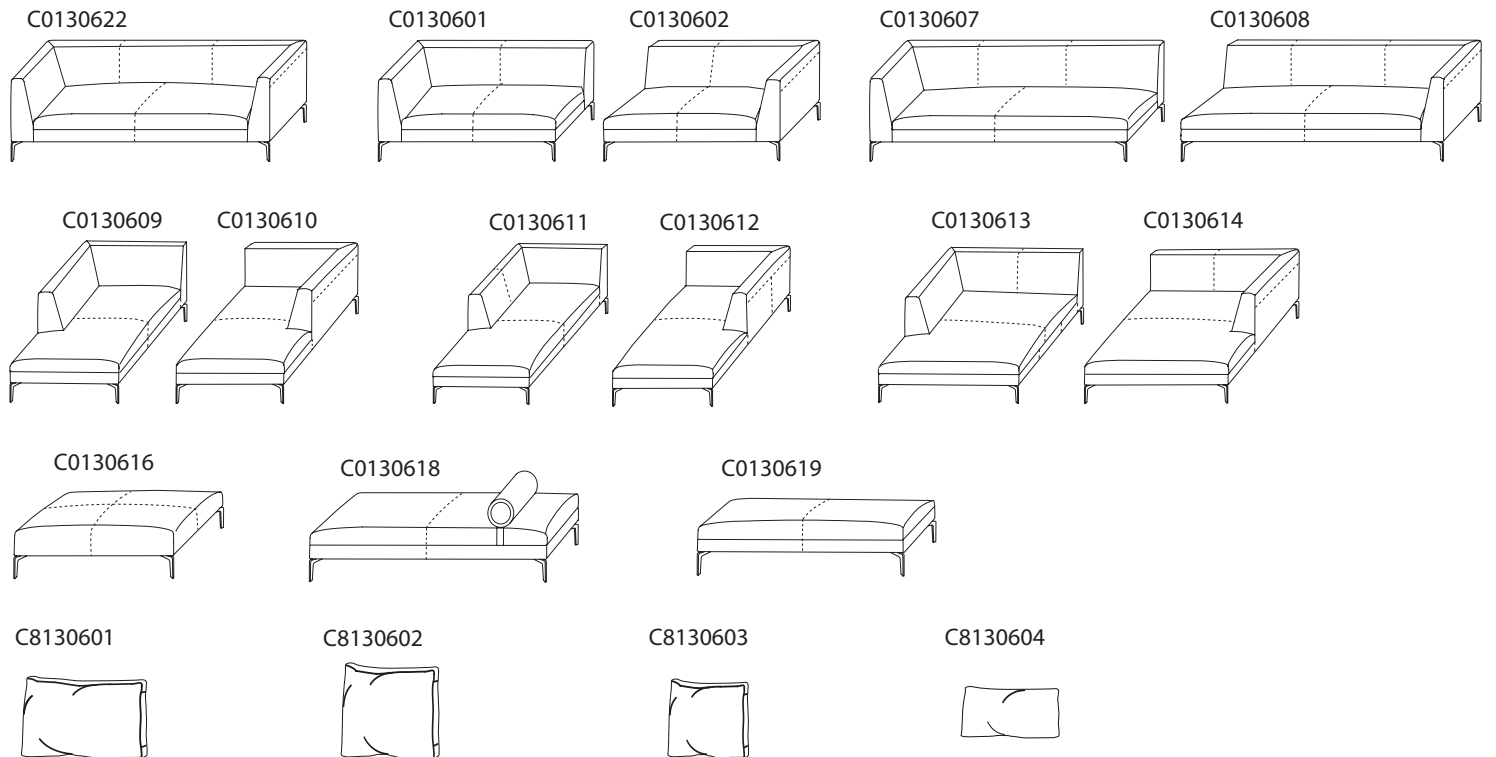

ALISON / FRAME: Arms & back constructed of solid Birch ,covered w/fabric lined polyurethane foam. SEAT: Steel seat frame paired w/cross-woven elastic webbing & sinuous springs supporting seat cushions consisting of high-resilient polyurethane foam wrapped in feather down. CUSHIONS: Feather down filled back cushions w/high-resilient polyurethane foam core. Feather down filled toss pillows BASE: Chrome plated or black painted die-cast steel; both w/plastic glides. UPHOLSTERY: Fabric (removable) or leather

ALISON PLUS
Blackened Steel

FABRIC VERSION

LEATHER VERSION

(dotted lines illustrate positioning of stitched seams on leather versions of this sofa)

RECOMMENDED CUSHIONS

Item Code	Recommended Cushions
C0130601	C8130601*1, C8130602*1, and C8130603*1
C0130602	C8130601*1, C8130602*1, and C8130603*1
C0130607	C8130601*2, C8130603*1, and C8130604*1
C0130608	C8130601*2, C8130603*1, and C8130604*1
C0130609	C8130601*1, and C8130603*1
C0130610	C8130601*1, and C8130603*1
C0130611	C8130601*1, and C8130603*1
C0130612	C8130601*1, and C8130603*1
C0130613	C8130601*1, C8130602*1, and C8130603*1
C0130614	C8130601*1, C8130602*1, and C8130603*1
C0130616	NONE
C0130618	NONE
C0130619	NONE
C0130622	C8130601*2, and C8130603*2

SAMPLE CONFIGURATION

C0130607+C8130601×2+C8130603+C0130608+C8130601×2+C8130603

C0130622+C8130601×2+C8130603×2

C0130601+C8130601+C8130602+C8130603+C0130602
+C8130601+C8130602 +C8130603

C0130613+C8130601+C8130602+C8130603
+C0130614+C8130601+C8130602+C8130603