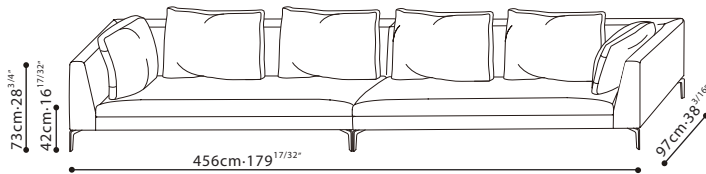

ALISON PLUS
Blackened Steel

FABRIC VERSION

LEATHER VERSION

(dotted lines illustrate positioning of stitched seams on leather versions of this sofa)

RECOMMENDED CUSHIONS

Item Code	Recommended Cushions
C0130601	C8130601*1, C8130602*1, and C8130603*1
C0130602	C8130601*1, C8130602*1, and C8130603*1
C0130607	C8130601*2, C8130603*1, and C8130604*1
C0130608	C8130601*2, C8130603*1, and C8130604*1
C0130609	C8130601*1, and C8130603*1
C0130610	C8130601*1, and C8130603*1
C0130611	C8130601*1, and C8130603*1
C0130612	C8130601*1, and C8130603*1
C0130613	C8130601*1, C8130602*1, and C8130603*1
C0130614	C8130601*1, C8130602*1, and C8130603*1
C0130616	NONE
C0130618	NONE
C0130619	NONE
C0130622	C8130601*2, and C8130603*2

SAMPLE CONFIGURATION

C0130607+C8130601×2+C8130603+C0130608+C8130601×2+C8130603

C0130622+C8130601×2+C8130603×2

C0130601+C8130601+C8130602+C8130603+C0130602
+C8130601+C8130602 +C8130603

C0130613+C8130601+C8130602+C8130603
+C0130614+C8130601+C8130602+C8130603