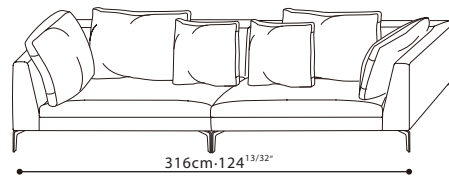

ALISON / FRAME: Arms & back constructed of solid Birch ,covered w/fabric lined polyurethane foam. SEAT: Steel seat frame paired w/cross-woven elastic webbing & sinuous springs supporting seat cushions consisting of high-resilient polyurethane foam wrapped in feather down. CUSHIONS: Feather down filled back cushions w/high-resilient polyurethane foam core. Feather down filled toss pillows BASE: Chrome plated or black painted die-cast steel; both w/plastic glides. UPHOLSTERY: Fabric (removable) or leather

ALISON PLUS
Blackened Steel

FABRIC VERSION

LEATHER VERSION

(dotted lines illustrate positioning of stitched seams on leather versions of this sofa)

RECOMMENDED CUSHIONS

Item Code	Recommended Cushions
C0130601	C8130601*1, C8130602*1, and C8130603*1
C0130602	C8130601*1, C8130602*1, and C8130603*1
C0130607	C8130601*2, C8130603*1, and C8130604*1
C0130608	C8130601*2, C8130603*1, and C8130604*1
C0130609	C8130601*1, and C8130603*1
C0130610	C8130601*1, and C8130603*1
C0130611	C8130601*1, and C8130603*1
C0130612	C8130601*1, and C8130603*1
C0130613	C8130601*1, C8130602*1, and C8130603*1
C0130614	C8130601*1, C8130602*1, and C8130603*1
C0130616	NONE
C0130618	NONE
C0130619	NONE
C0130622	C8130601*2, and C8130603*2

SAMPLE CONFIGURATION

C0130607+C8130601×2+C8130603+C0130608+C8130601×2+C8130603

C0130622+C8130601×2+C8130603×2

C0130601+C8130601+C8130602+C8130603+C0130602
+C8130601+C8130602 +C8130603

C0130613+C8130601+C8130602+C8130603
+C0130614+C8130601+C8130602+C8130603