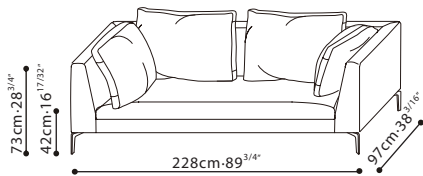

ALISON PLUS
Blackened Steel

FABRIC VERSION

LEATHER VERSION

(dotted lines illustrate positioning of stitched seams on leather versions of this sofa)

RECOMMENDED CUSHIONS

Item Code	Recommended Cushions
C0130601	C8130601*1, C8130602*1, and C8130603*1
C0130602	C8130601*1, C8130602*1, and C8130603*1
C0130607	C8130601*2, C8130603*1, and C8130604*1
C0130608	C8130601*2, C8130603*1, and C8130604*1
C0130609	C8130601*1, and C8130603*1
C0130610	C8130601*1, and C8130603*1
C0130611	C8130601*1, and C8130603*1
C0130612	C8130601*1, and C8130603*1
C0130613	C8130601*1, C8130602*1, and C8130603*1
C0130614	C8130601*1, C8130602*1, and C8130603*1
C0130616	NONE
C0130618	NONE
C0130619	NONE
C0130622	C8130601*2, and C8130603*2

SAMPLE CONFIGURATION

C0130607+C8130601×2+C8130603+C0130608+C8130601×2+C8130603

C0130622+C8130601×2+C8130603×2

C0130601+C8130601+C8130602+C8130603+C0130602
+C8130601+C8130602 +C8130603

C0130613+C8130601+C8130602+C8130603
+C0130614+C8130601+C8130602+C8130603