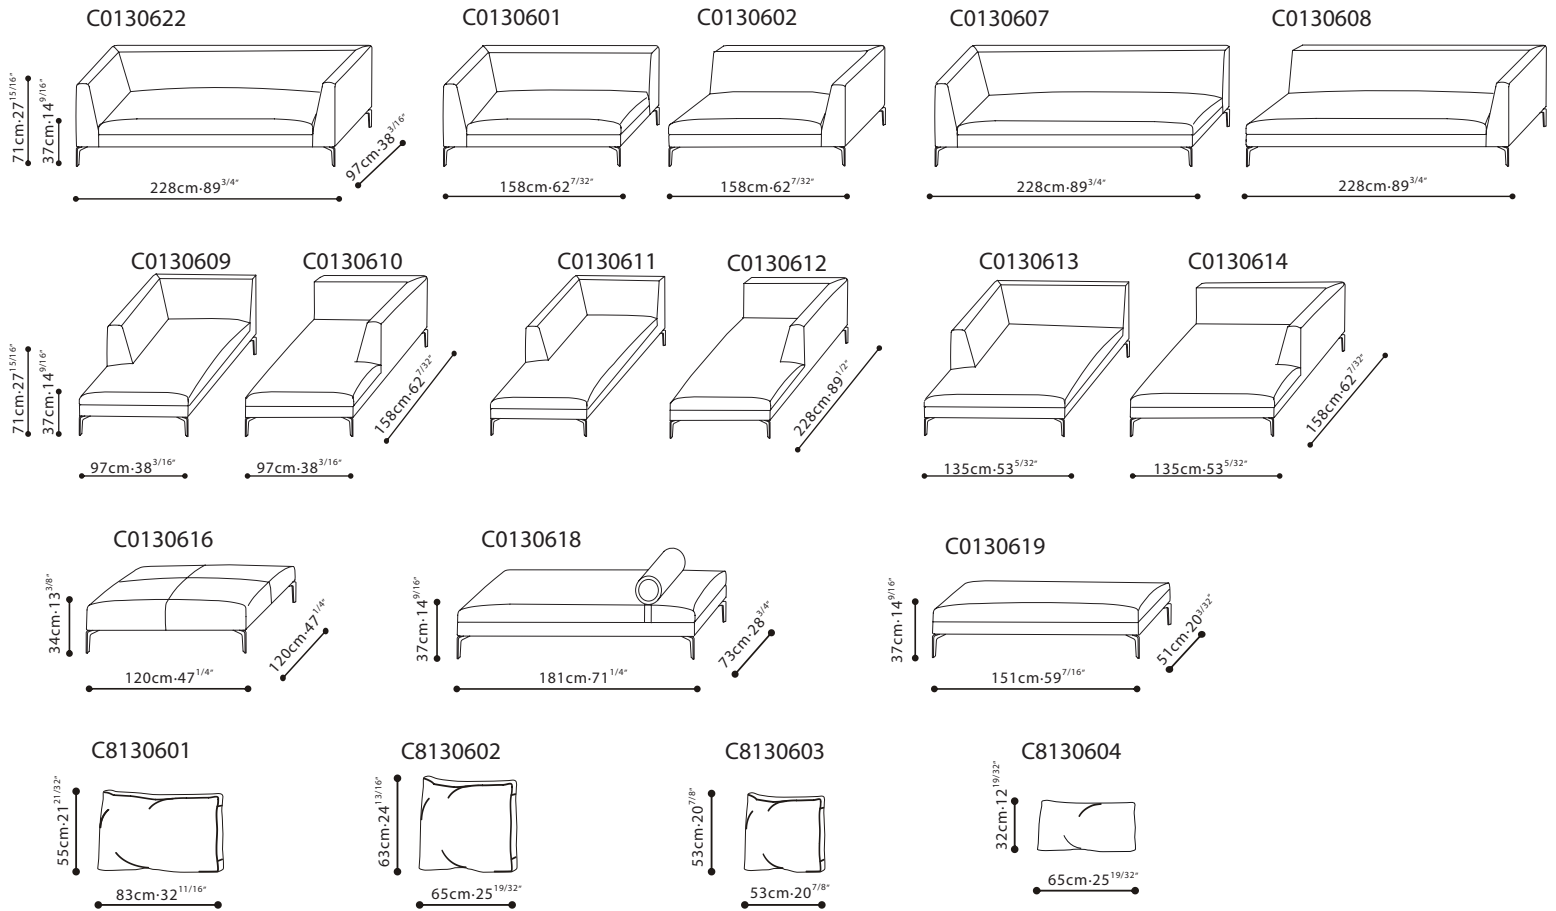

ALISON / FRAME: Arms & back constructed of solid Birch ,covered w/fabric lined polyurethane foam. SEAT: Steel seat frame paired w/cross-woven elastic webbing & sinuous springs supporting seat cushions consisting of high-resilient polyurethane foam wrapped in feather down. CUSHIONS: Feather down filled back cushions w/high-resilient polyurethane foam core. Feather down filled toss pillows BASE: Chrome plated or black painted die-cast steel; both w/plastic glides. UPHOLSTERY: Fabric (removable) or leather

ALISON PLUS
Blackened Steel

FABRIC VERSION

LEATHER VERSION

(dotted lines illustrate positioning of stitched seams on leather versions of this sofa)

RECOMMENDED CUSHIONS

Item Code	Recommended Cushions
C0130601	C8130601*1, C8130602*1, and C8130603*1
C0130602	C8130601*1, C8130602*1, and C8130603*1
C0130607	C8130601*2, C8130603*1, and C8130604*1
C0130608	C8130601*2, C8130603*1, and C8130604*1
C0130609	C8130601*1, and C8130603*1
C0130610	C8130601*1, and C8130603*1
C0130611	C8130601*1, and C8130603*1
C0130612	C8130601*1, and C8130603*1
C0130613	C8130601*1, C8130602*1, and C8130603*1
C0130614	C8130601*1, C8130602*1, and C8130603*1
C0130616	NONE
C0130618	NONE
C0130619	NONE
C0130622	C8130601*2, and C8130603*2

SAMPLE CONFIGURATION

C0130607+C8130601×2+C8130603+C0130608+C8130601×2+C8130603

C0130622+C8130601×2+C8130603×2

C0130601+C8130601+C8130602+C8130603+C0130602
+C8130601+C8130602 +C8130603

C0130613+C8130601+C8130602+C8130603
+C0130614+C8130601+C8130602+C8130603

C0130609+C8130601+C8130603+C0130602
+C8130601+C8130602+C81306013

C0130611+C8130601+C8130603+C013062
+C8130601+C8130602+C8130603

C0130613+C8130601+C8130602+C8130603
+C0130602+C8130601+C8130602+C8130603

C0130601+C8130601+C8130602+C8130603
+C0130622+C8130601×2+C8130603×2